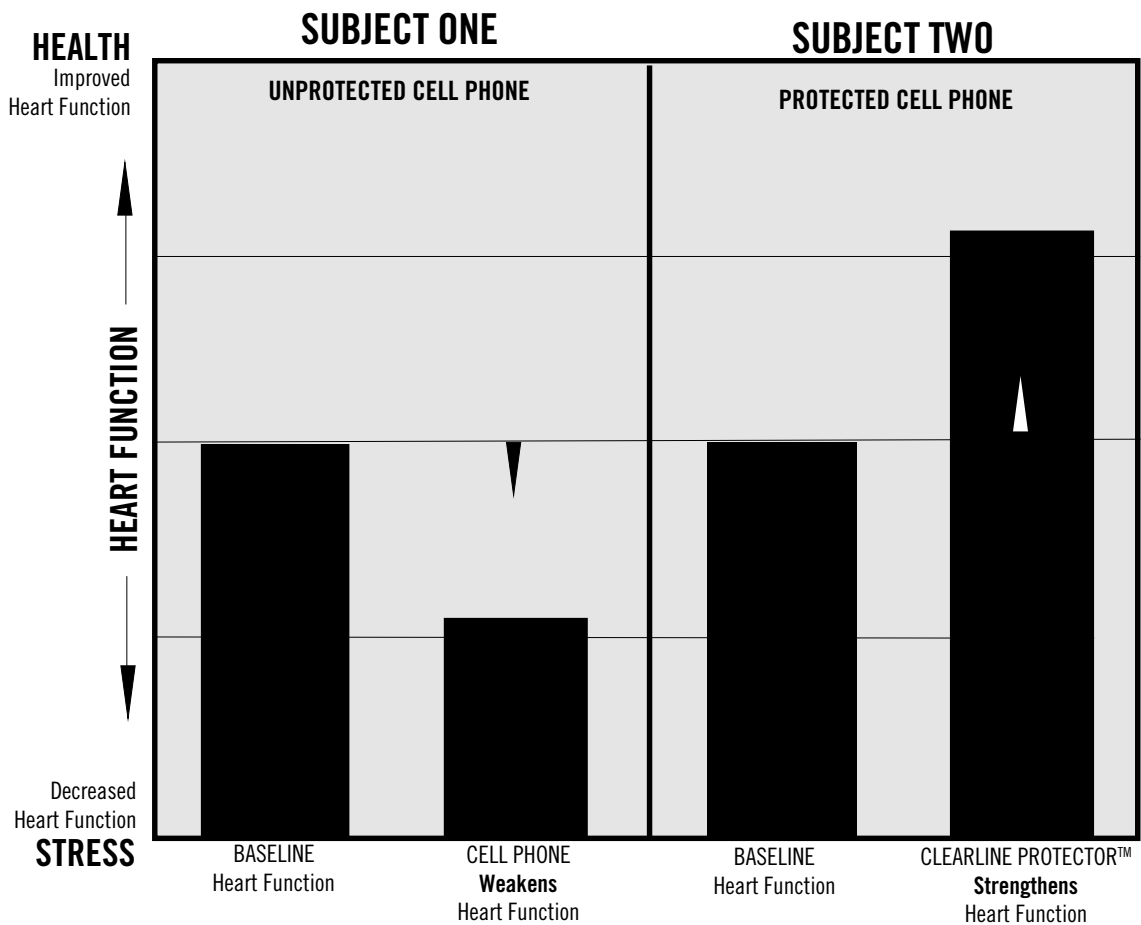

# CLEARLINE PROTECTOR™ STRENGTHENS HEART FUNCTION\*

- Subject 1 demonstrated a **40% decrease** in heart efficiency while using a regular 49% decrease in heart function when using a cell phone
- Subject 2 demonstrated a **56% increase** in heart efficiency while using a regular 49% decrease in heart function when using a cell phone with the **CLEARLINE PROTECTOR™**

\* Based on actual testing using a Heart Rate Variability Machine  
See insert for details

background of chart above should gradate from a cool (green at top to a hot orange or red at bottom)